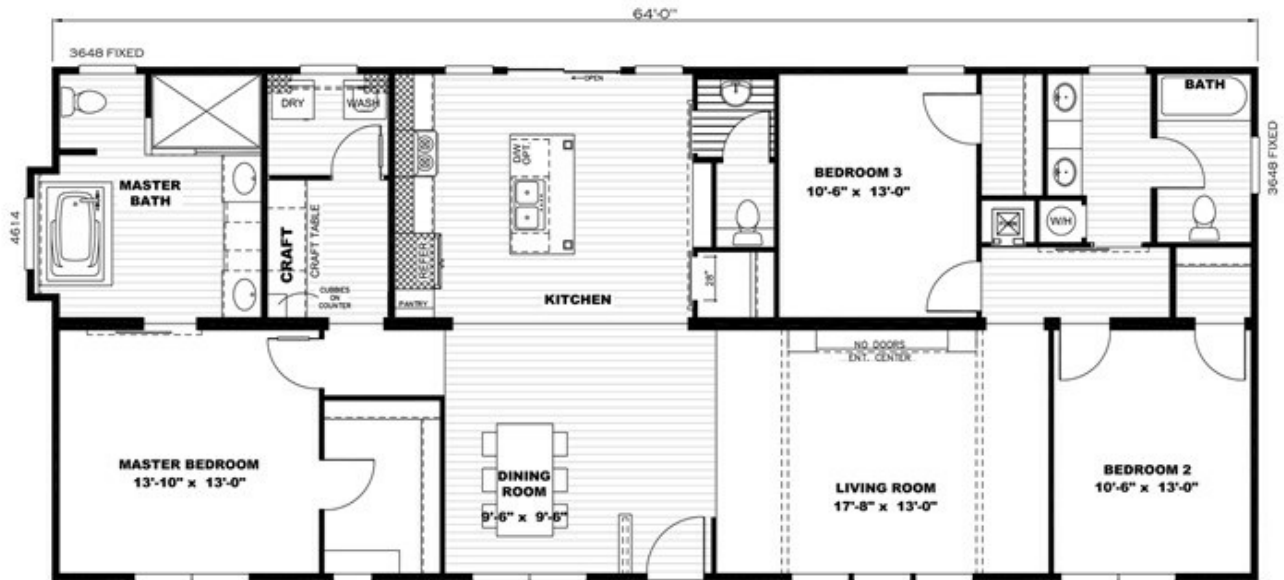

#9 Model number: 44PGH28643AH

3 beds • 2.5 baths • 1792 sq.ft. • 28' width • 64' depth

Our home building facilities invest in continuous product and process improvements. Plans, dimensions, features, materials, specifications and availability are subject to change without notice or obligation. Renderings and floor plans are representative likenesses of our homes and may differ from the actual homes. We invite you to tour a Home Center near you and inspect the highest value in quality housing available or call (812) 868-8346 to speak with a Home Consultant. Copyright 2017, CMH. All rights reserved.