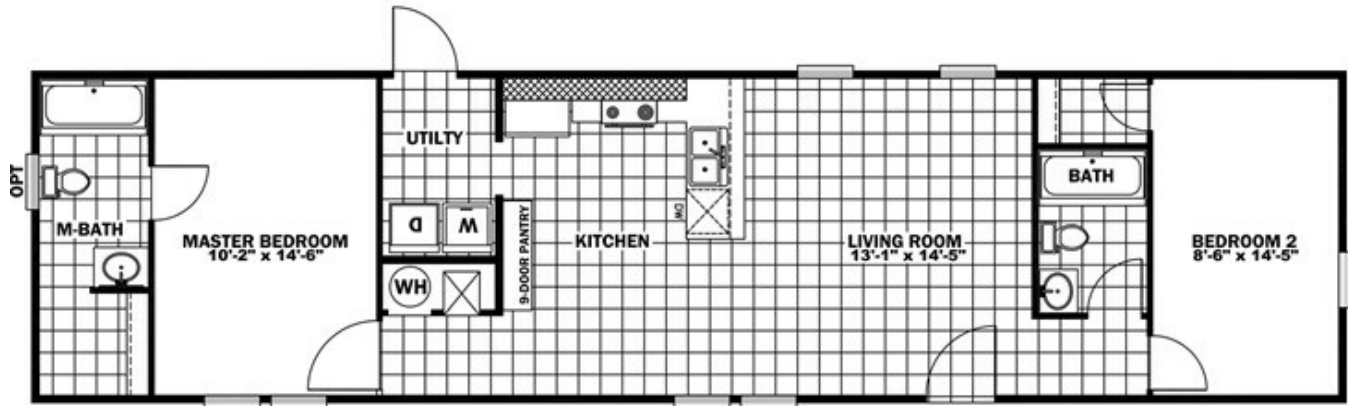

#18 Model number: 46ECL16602AH

2 beds • 2 baths • 960 sq.ft. • 16' width • 60' depth

Our home building facilities invest in continuous product and process improvements. Plans, dimensions, features, materials, specifications and availability are subject to change without notice or obligation. Renderings and floor plans are representative likenesses of our homes and may differ from the actual homes. We invite you to tour a Home Center near you and inspect the highest value in quality housing available or call (812) 868-8346 to speak with a Home Consultant. Copyright 2017, CMH. All rights reserved.