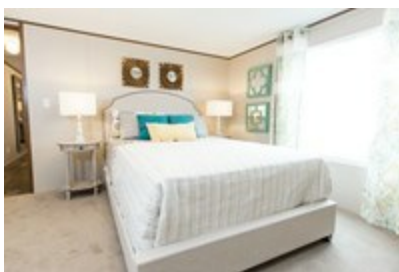

DELIGHT

DELIGHT Floor plan number: CWP037694TN

2 beds • 2 baths • 840 sq.ft. • 14' width • 60' depth

Our home building facilities invest in continuous product and process improvements. Plans, dimensions, features, materials, specifications and availability are subject to change without notice or obligation. Renderings and floor plans are representative likenesses of our homes and may differ from the actual homes. We invite you to tour a Home Center near you and inspect the highest value in quality housing available or call (812) 868-8346 to speak with a Home Consultant. Copyright 2017, CMH. All rights reserved.