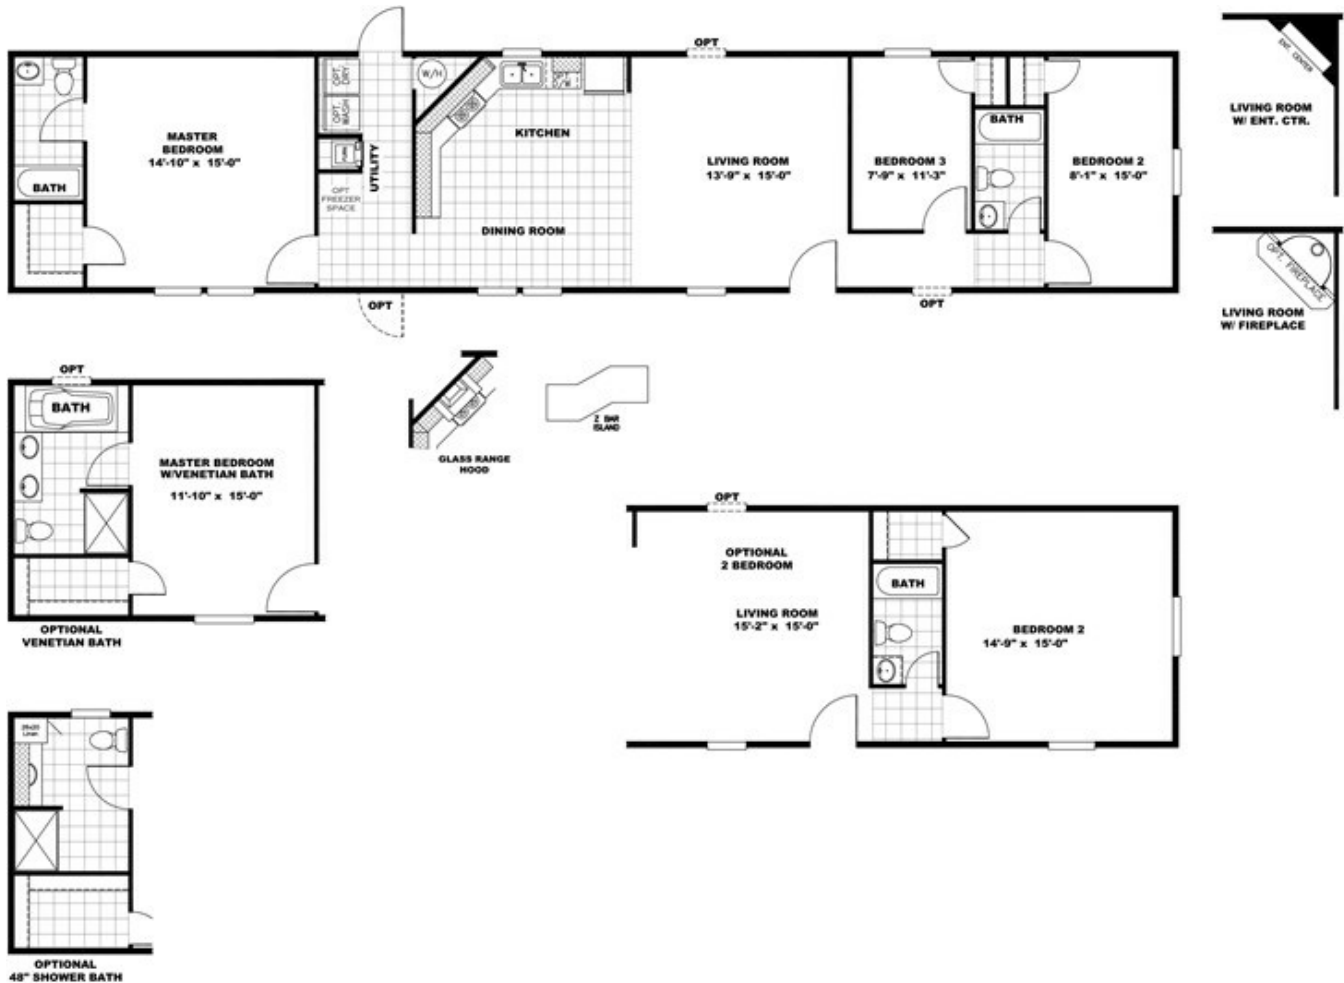

#17 Model number: 22BRX16763CH

3 beds • 2 baths • 1216 sq.ft. • 16' width • 76' depth

Our home building facilities invest in continuous product and process improvements. Plans, dimensions, features, materials, specifications and availability are subject to change without notice or obligation. Renderings and floor plans are representative likenesses of our homes and may differ from the actual homes. We invite you to tour a Home Center near you and inspect the highest value in quality housing available or call (812) 868-8346 to speak with a Home Consultant. Copyright 2017, CMH. All rights reserved.